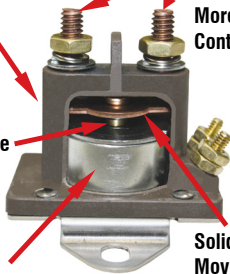

SW058HD

HEAVY-DUTY

FITS: MERCUISER, MERCURY

Isolated base

12 Volt

**SW058 OEM STYLE
COIL & CONTACT ASSEMBLY**

**ARCO SW058HD
COIL & CONTACT ASSEMBLY**

**High Temp Housing
for Less Distortion**

**Studs are Molded
in the Housing for
More Precise
Contacting**

**One Piece
Moving Core
with Solid
Brass Stem**

**Heavy Duty
High Temp
Coil Assembly**

**Solid Copper
Moving Contact
Covers Stud
Contacts for More
Contact Area**