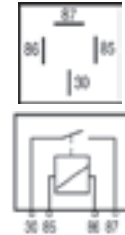

R177

FITS: VOLVO PENTA
12 Volt, 30 Amp