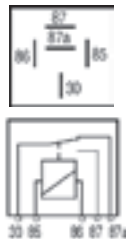

R767

EVINRUDE E-TEC O/B TILT/TRIM RELAY
REPLACES EVINRUDE 0586767
2011-2012 E-TEC 25, 30, 40, 50, 60, 75, 90, 115, 130, 150, 175, 200, 225, 250, 300
2008-2010 E-TEC 30, 40, 50, 60, 75, 90, 115, 130, 150, 175, 200, 225, 250, 300
2007 E-TEC 40, 50, 60, 75, 90, 115, 150, 175, 200, 225, 250
2006 E-TEC 40, 50, 60, 75, 90, 200, 225, 250
2005 E-TEC 40, 50, 75, 90, 200, 225, 250
2004 E-TEC 40, 50, 75, 90

R951

YAMAHA O/B TILT/TRIM RELAY
REPLACES: YAMAHA 6E5 8195A-01
1991 & Up 115 HP,
1991 - 2004 130 HP,
1991 & Up 150 HP,
1991 - 2000 175 HP,
1991 - 1999 200 HP

R809

VOLVO PENTA
REPLACES: VOLVO PENTA 3858081, 3858809
1998 SX-M-MAC, MDA, MLT), 3.0GLP-D, 4.3GL-E, 4.3GL-EF, 4.3GXl-F, 4.3GXl-FF, 4.30Si-F, 4.30Si-FF, 5.0GL-F, 5.0GL-FF, 5.0GXl-F, 5.0GXl-FF, 5.0Si-F, 5.0Si-FF, 5.7Gi-F/FF, 5.7GXl-G/GF, 5.70Si-E/EF, 5.70Xi-E/EF, 5.7Gil-F, 5.7GXl-G, 8.1Gi-G/GF, 8.1GXl-F/FF, 8.10Si-C/CF, 8.1Gil-G, 8.1GXl-F, DPH-A, DPH-B, DPR-A, DPH-B, EF drives, SX-M TSKs
1998-2005 SX-M, DP-SM, (WT drives, PJX-C, PJX-S SX-M, -MACLT, -MDA, -MDB, -MHP, -MTD, DP-E, DP-S, -S1, -S2, DP-SM, -SM) XDP-B, O.M.C. COBRAS WITH TELEFLEX PUMPS