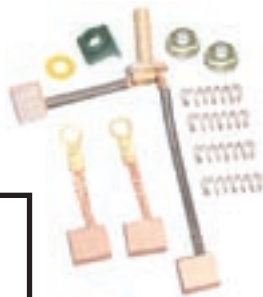

MISCELLANEOUS ITEMS

DV456

FITS: DELCO 14MT, ARCO 30456
Starters w/CW Rotation
9-tooth gear

DV457

FITS: DELCO 14MT, ARCO 30457
Starters w/CCW Rotation
9-tooth gear

BK900

Replacement brushes
FITS: AMERICAN-MADE
permanent magnet outboard starters

WARNING
Cancer and Reproductive Harm
www.P65Warnings.ca.gov

M525

Reservoir kit
FITS: ARCO 6275
Replaces: MERCURISER
Includes: Reservoir, cap,
O-rings, mounting screw

M531

Reservoir kit
FITS: ARCO 6227
Replaces: Volvo
Includes: Reservoir, cap, O-rings

M532

REPLACES MERCURISER
883166A2

M533

REPLACES VOLVO-PENTA 3858077
New style reservoir kit,
heavy duty 4-screw mount.
Improved design, will only fit
late model OILDYNE pumps
equipped with 4 mounting ears.
Includes: Reservoir, screws, cap, O-rings.

MBK450

Mounting bolt kit for gear reduction starters
FITS: ARCO 30470 starter,
2 long mounting bolts, 3/8"-16 N.C. threads
This kit will also fit all DELCO gear
reduction starters w/staggered bolt mounting pattern