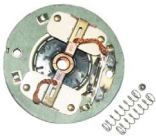

# 6217 (NEW)

(MOTOR/RESERVOIR ONLY)

FITS: B.M.W., MERCUISER,  
VOLVO PENTA

Includes: Screws,  
gasket & adapter  
Ring Terminal Ends

# TR217

Repair kit

# TAK217

Screws, gasket, adapter